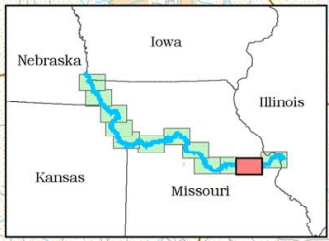

Missouri River  
River Mile 50 to 100  
Map 2 of 12

 **Olympic Marine**

 **New Haven**

 **Colter's Landing**

 **Washington City**

**WARREN**

**ST CHARLES**

**GASCONADE**

**FRANKLIN**